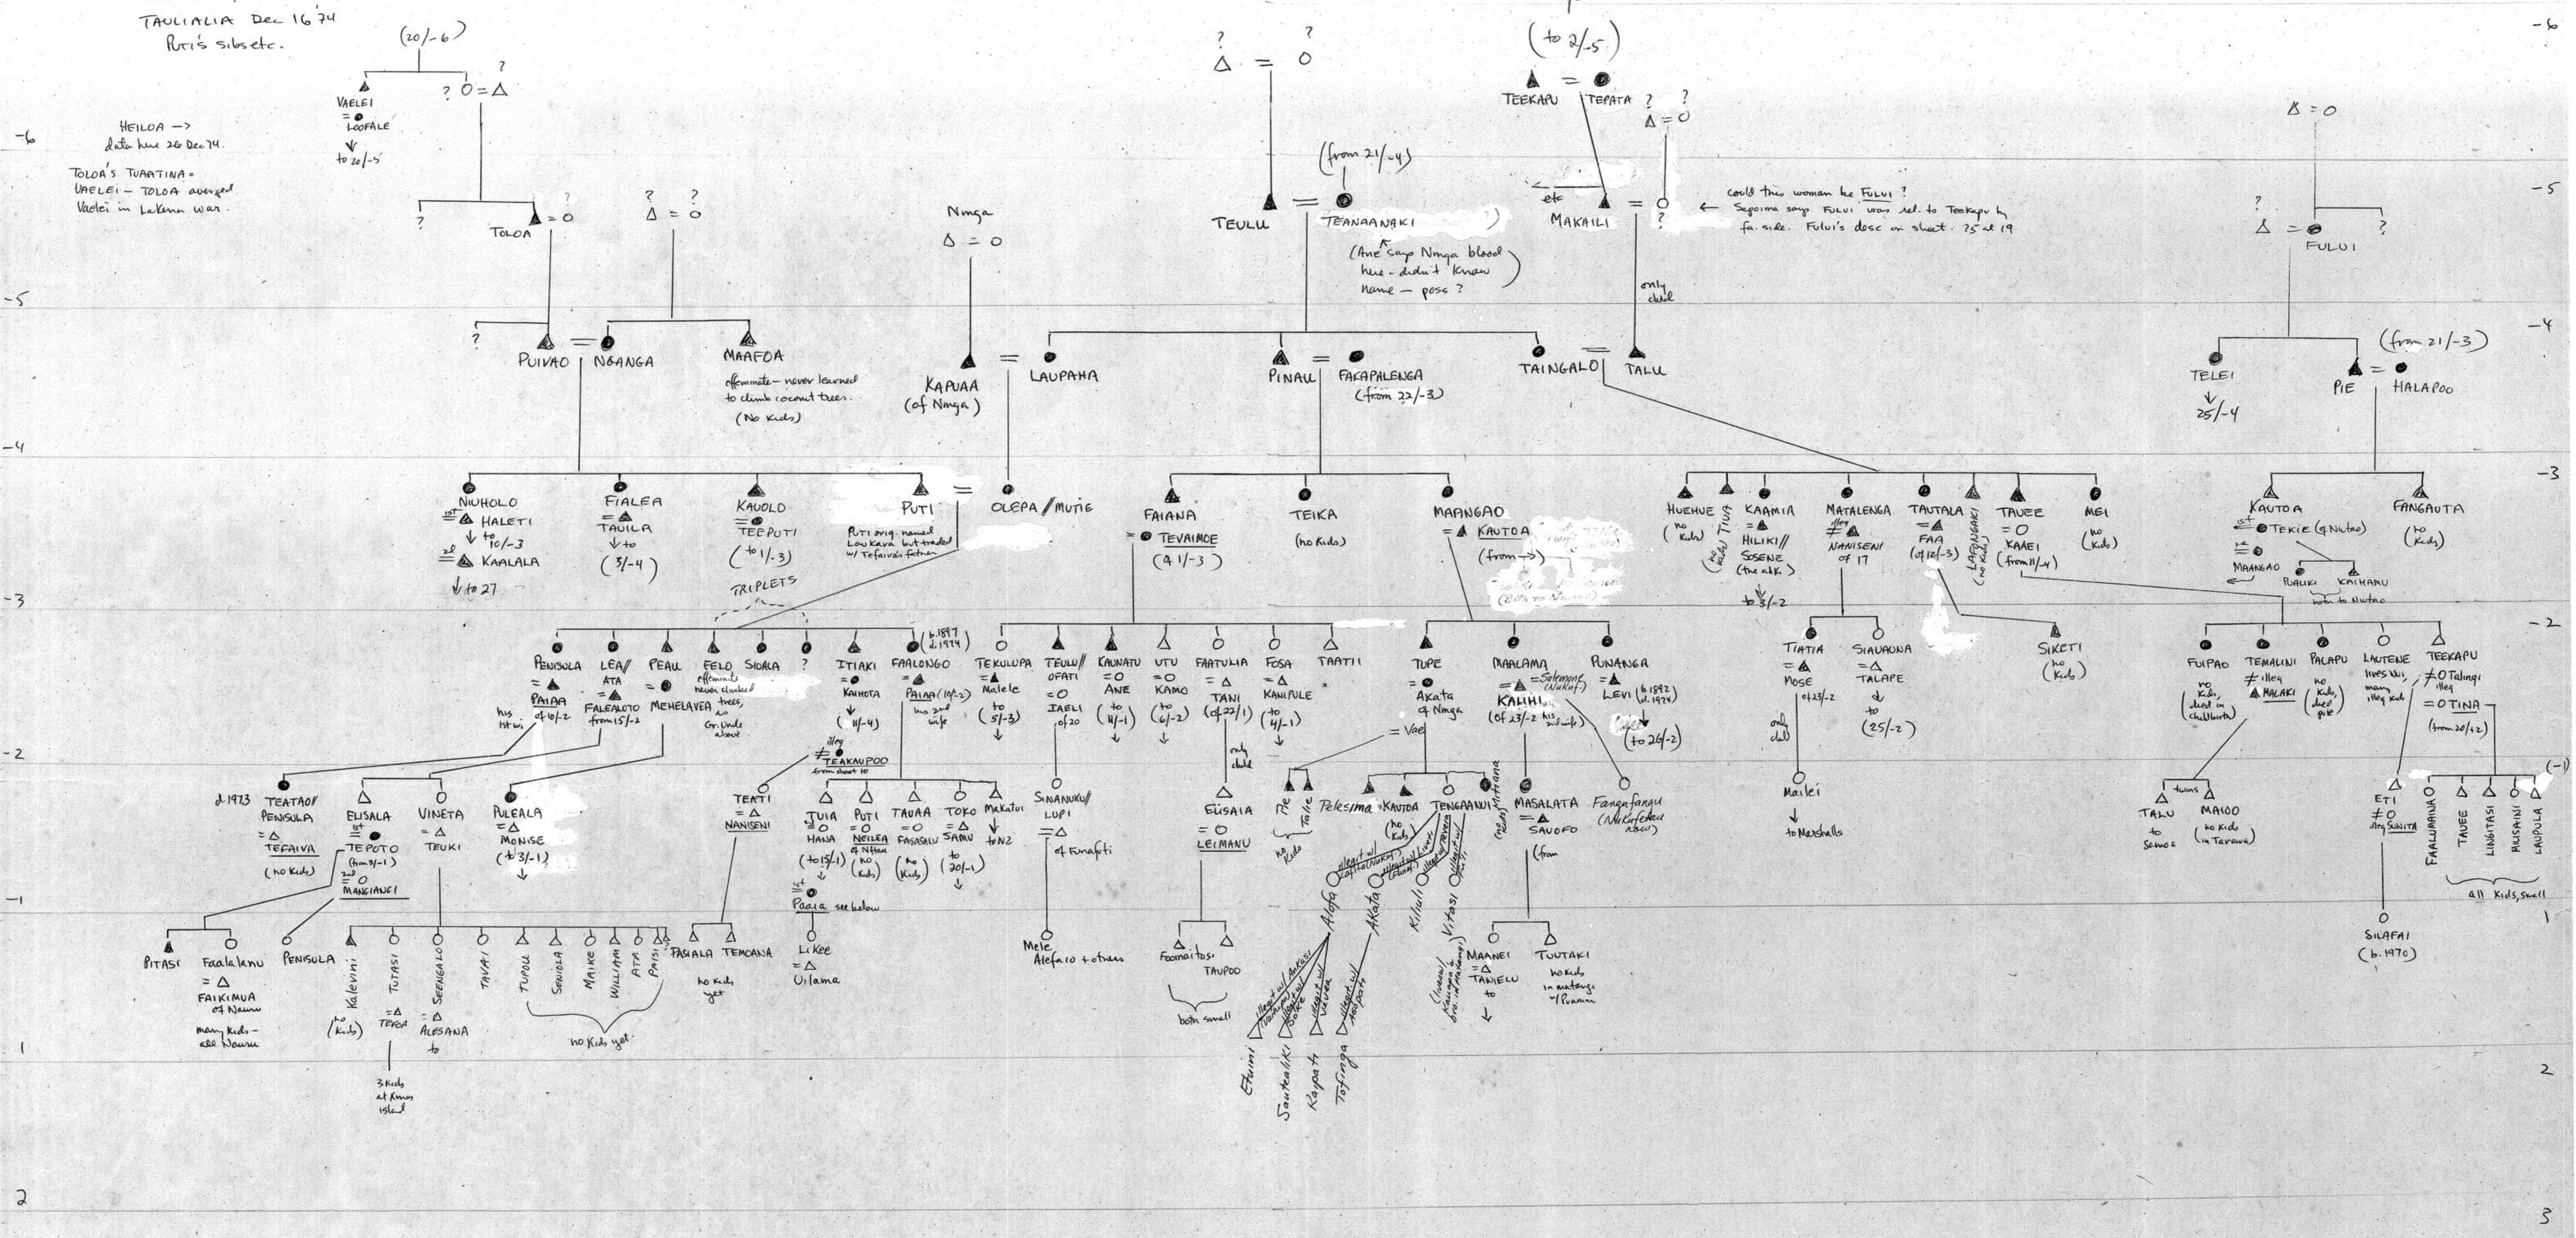

Data from:

Ane Dec 6, 1974

TAULIALIA Dec 16 '74

Ruti's sib etc.

HELOA -> date here 26 Dec 74.

TOLOA'S TUATINA = VAELEI - TOLOA avenged Vaelei in Luluwa war.

of Niutao
Tevaia
Tevaia
Tevaia